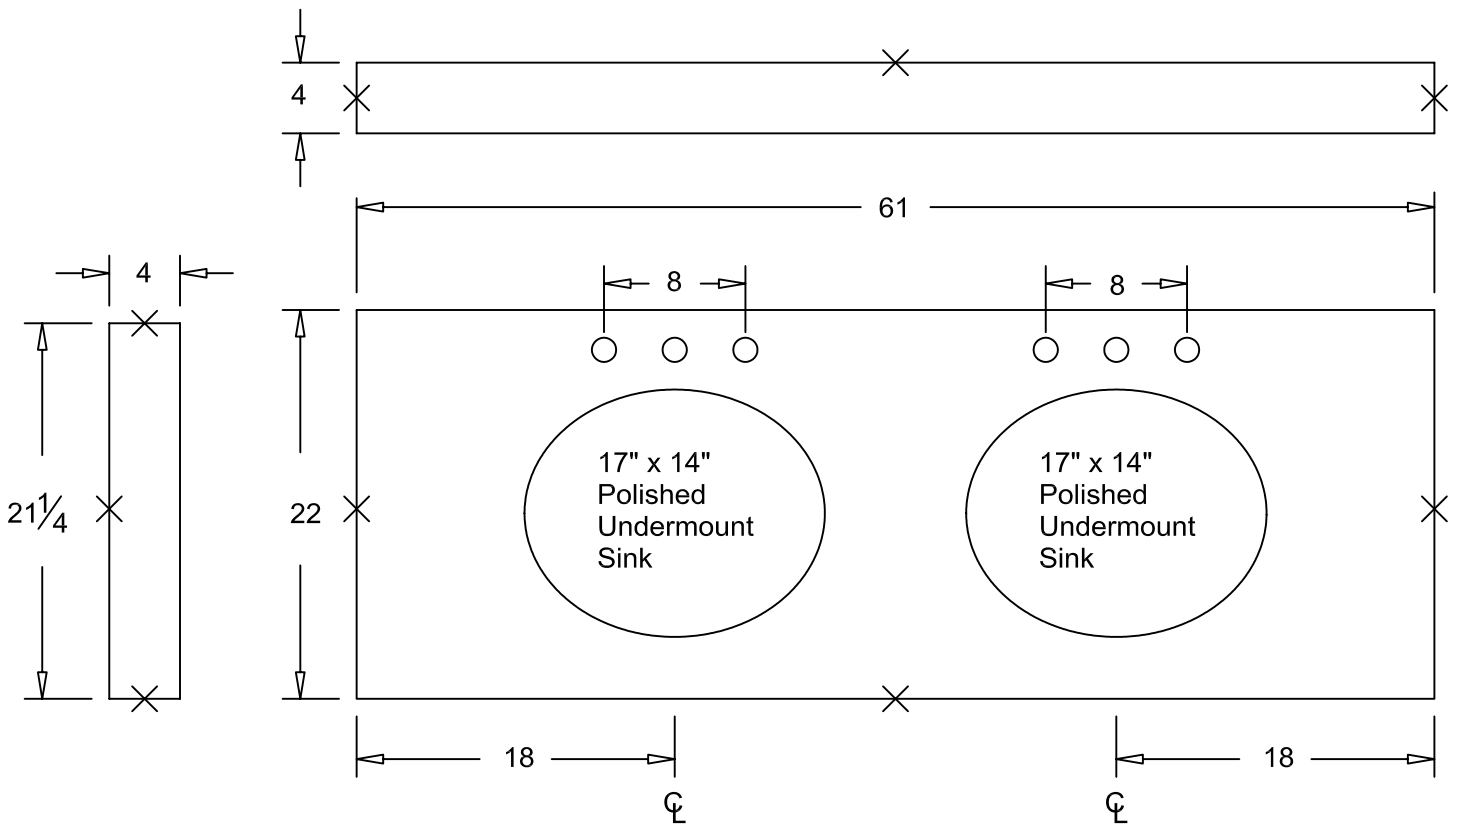

VANITY TOP

X = EASED / POLISHED

SIZE
61" x 22"
(2) UNDERMOUNT POLISHED CUT-OUTS